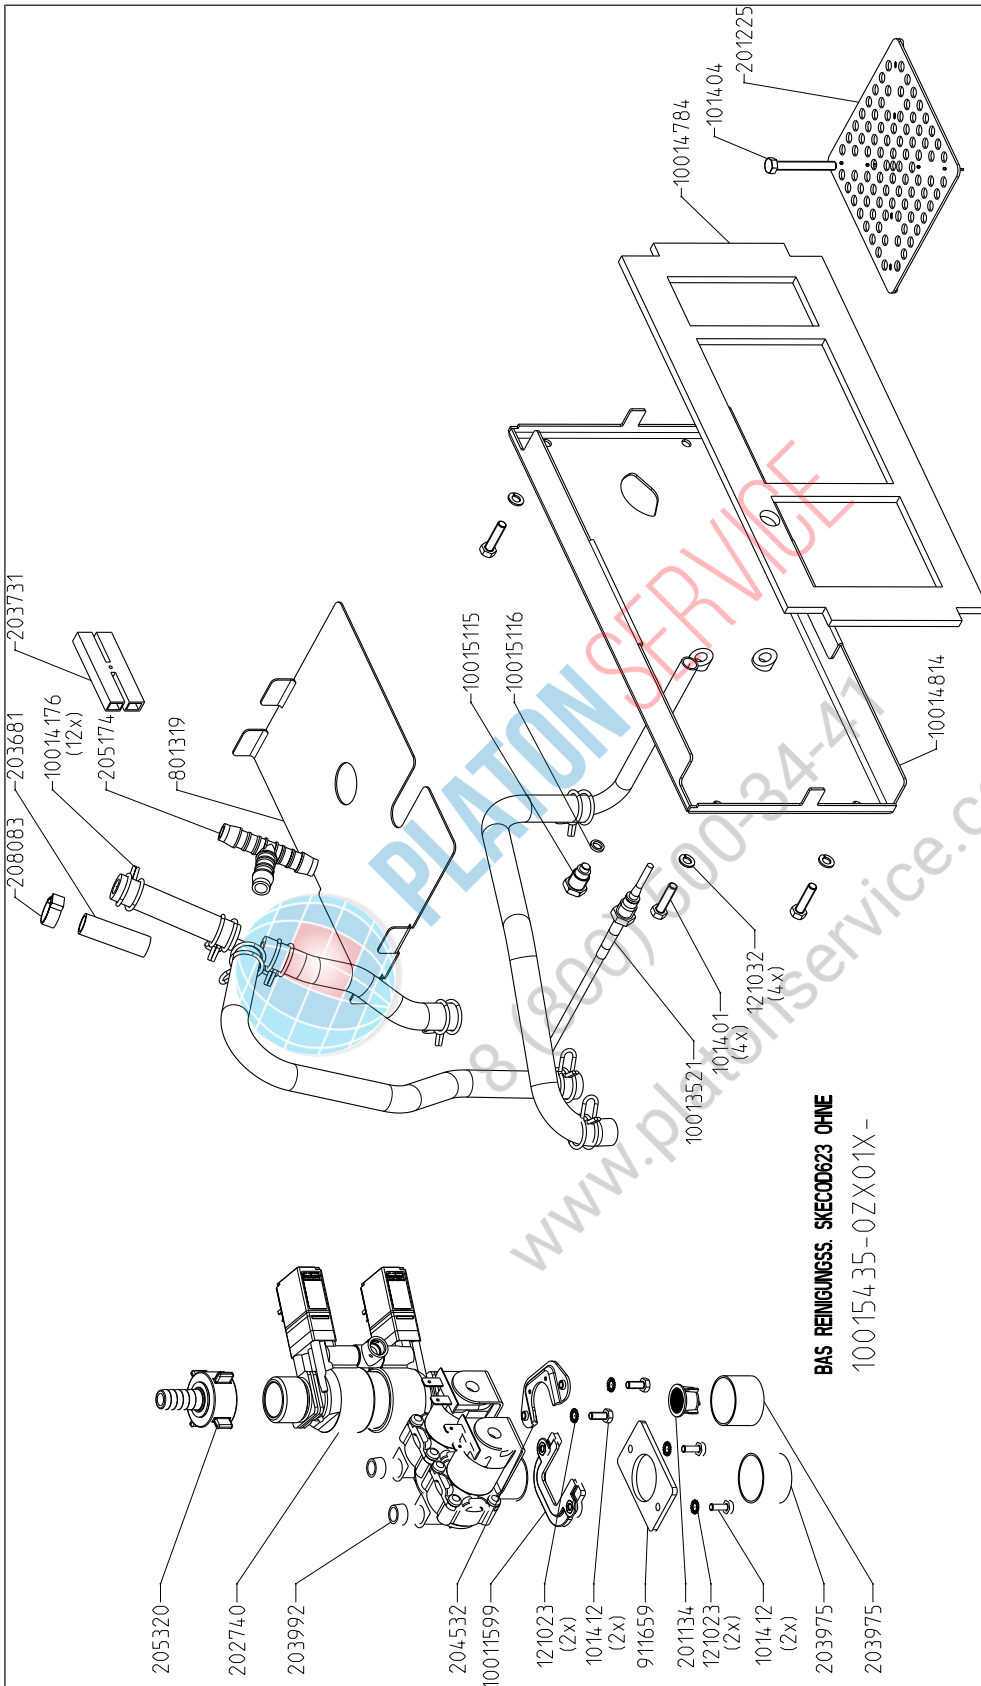

9 Water assembly without WaveClean 6.23

10015160-0ZXAE--