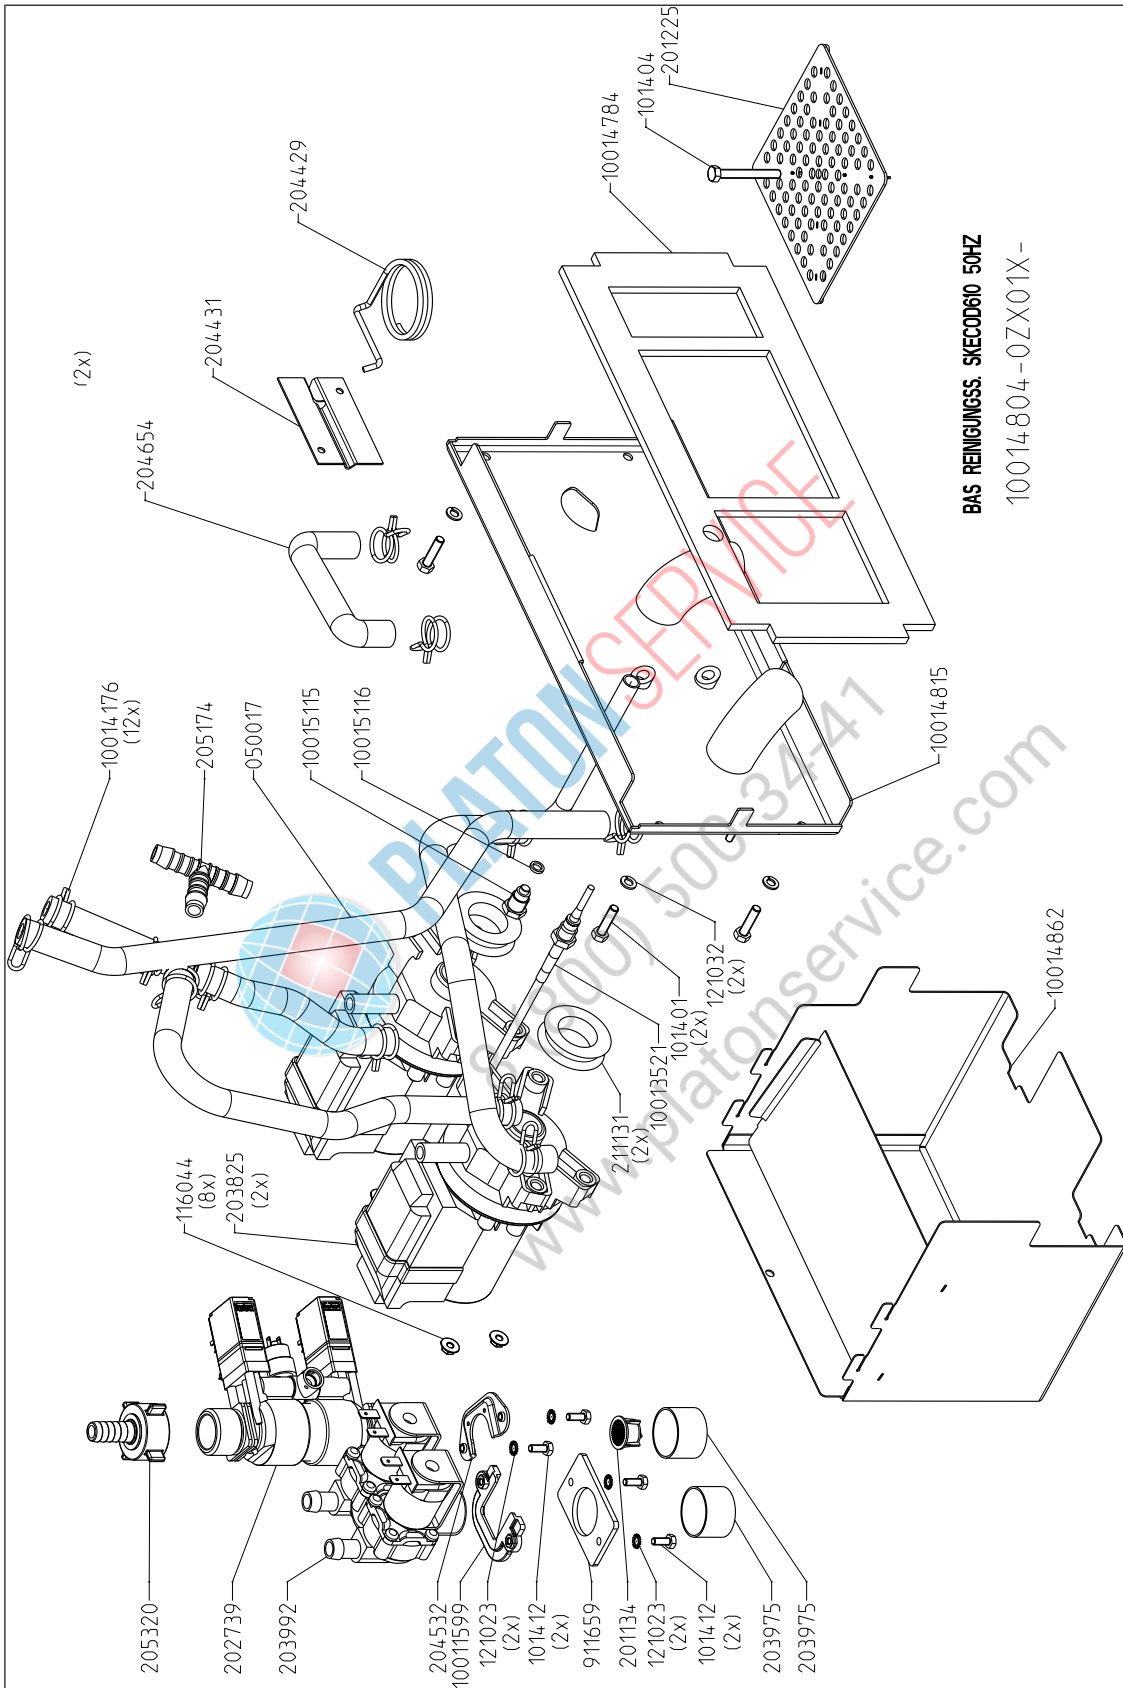

11 Water assembly with WaveClean 50 Hz 6.23, 6.10

10015160-0ZXAE--