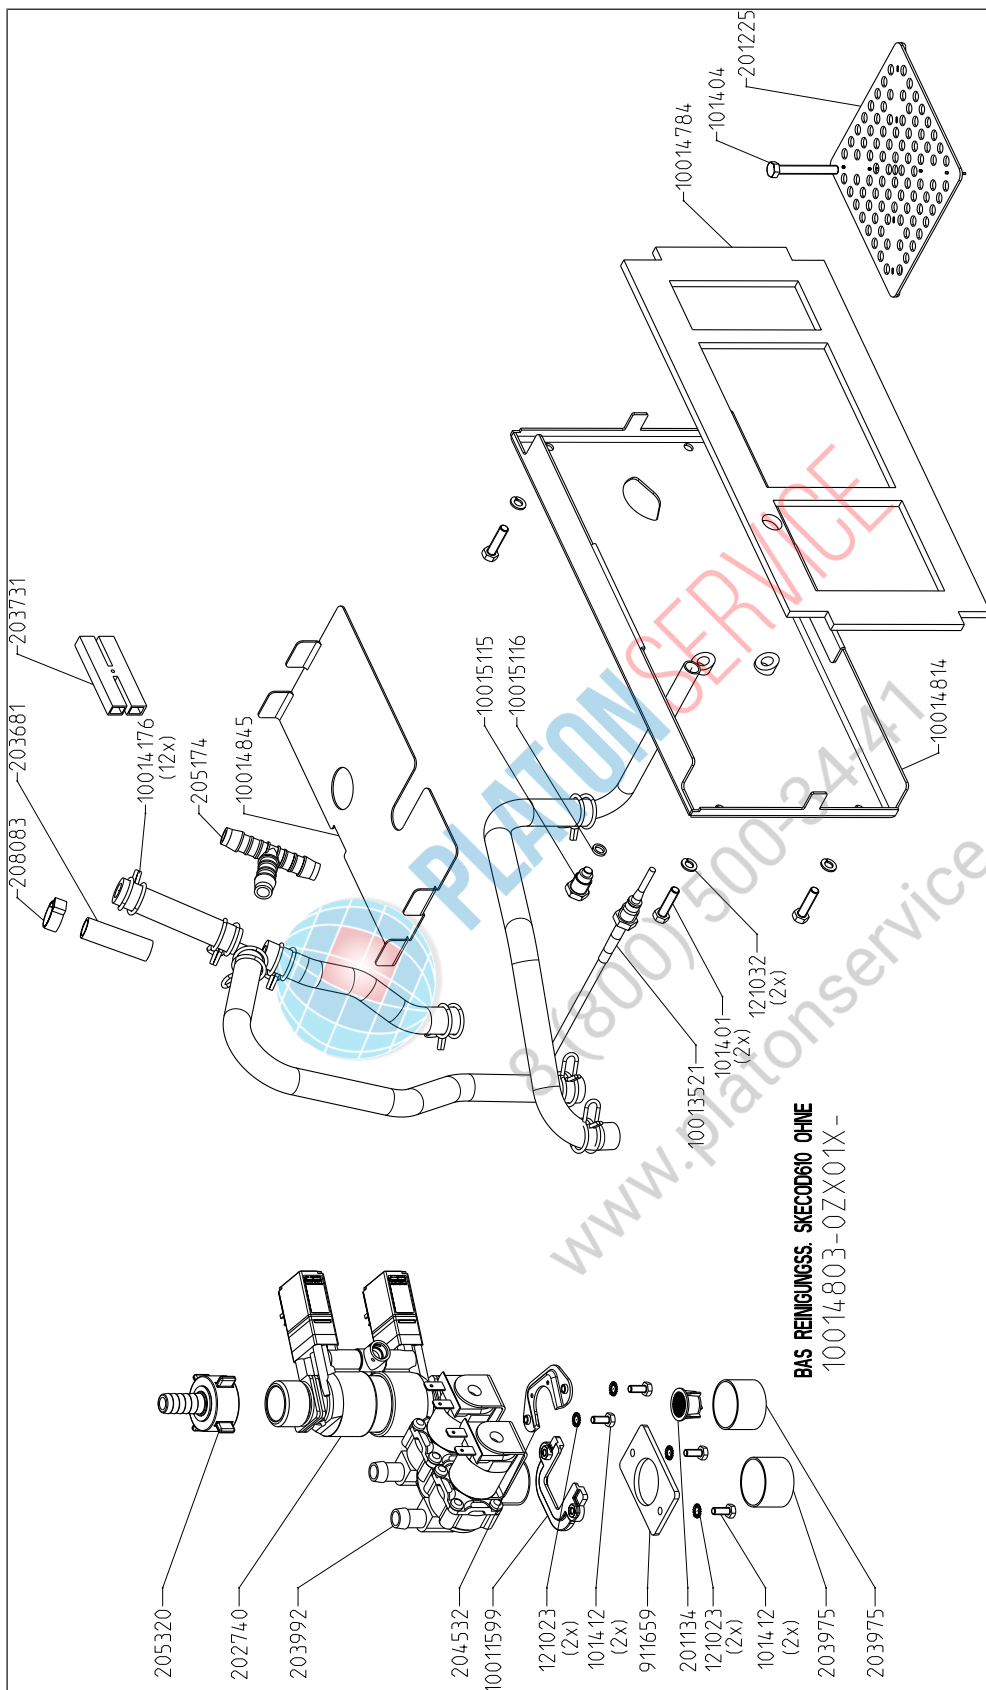

10 Water assembly without WaveClean 6.10