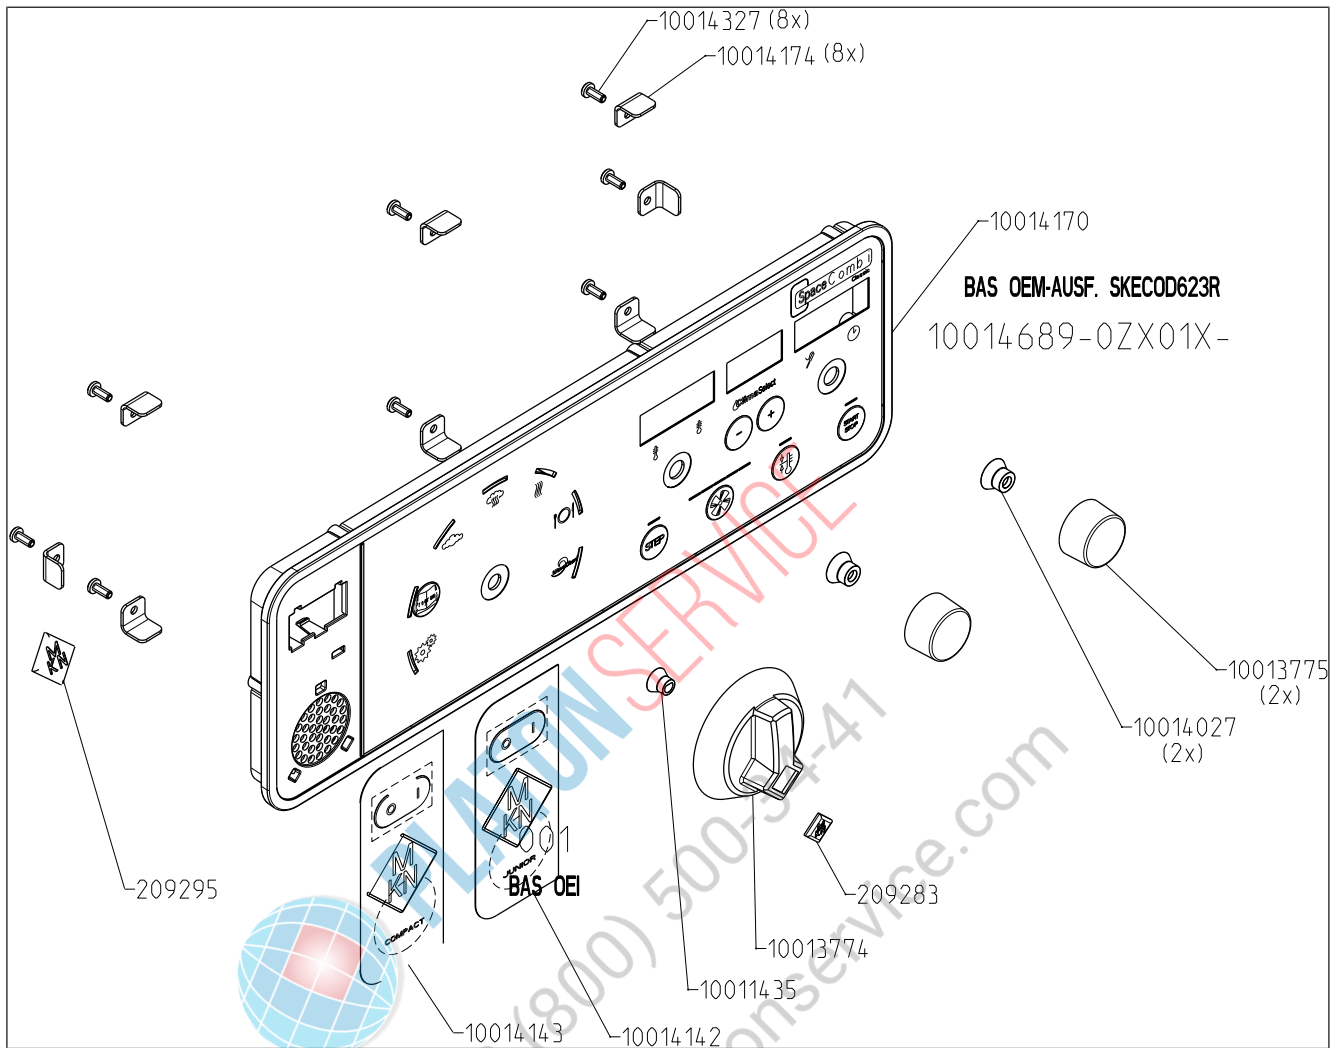

3 Classic control panel (with WaveClean) 6.23, 6.10