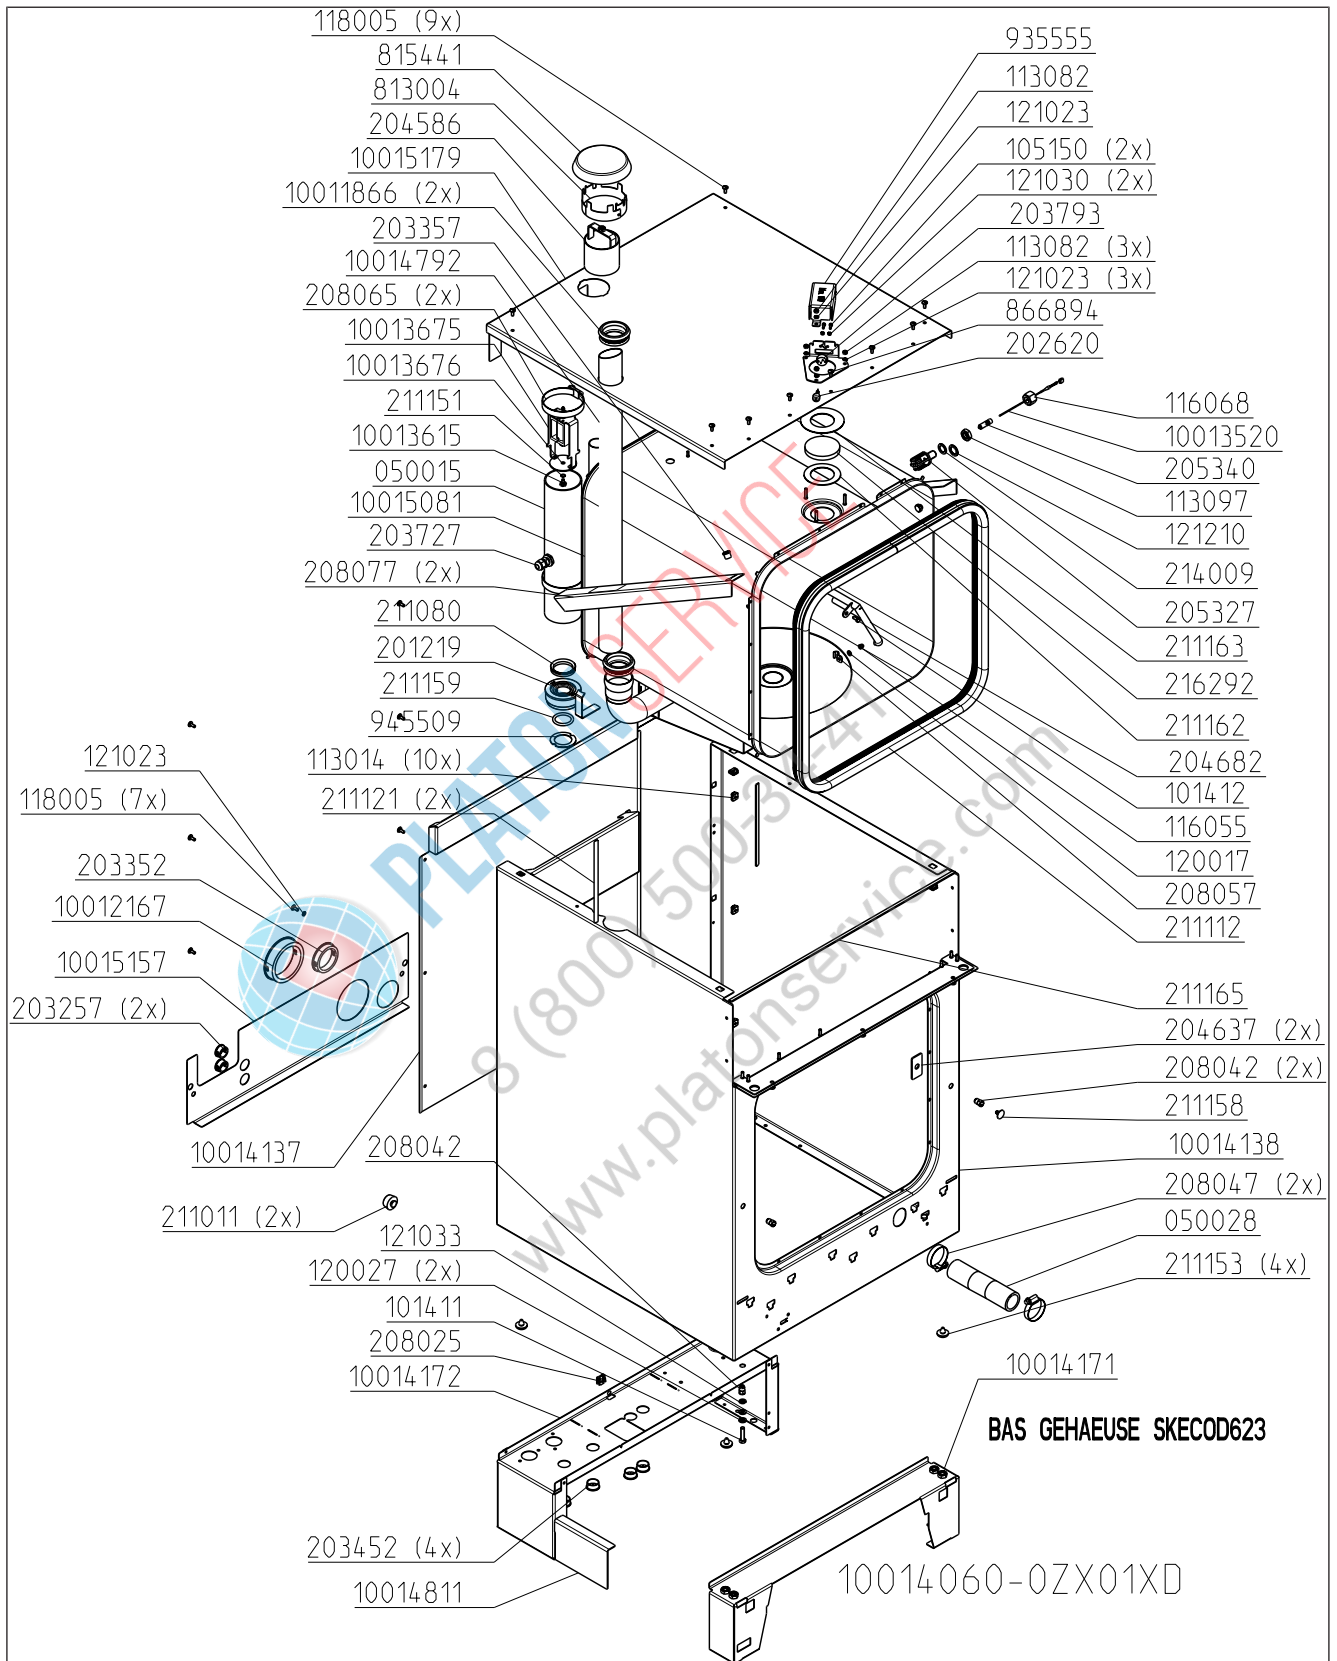

13 Housing - cooking chamber 6.23

10015160-0ZXAE--