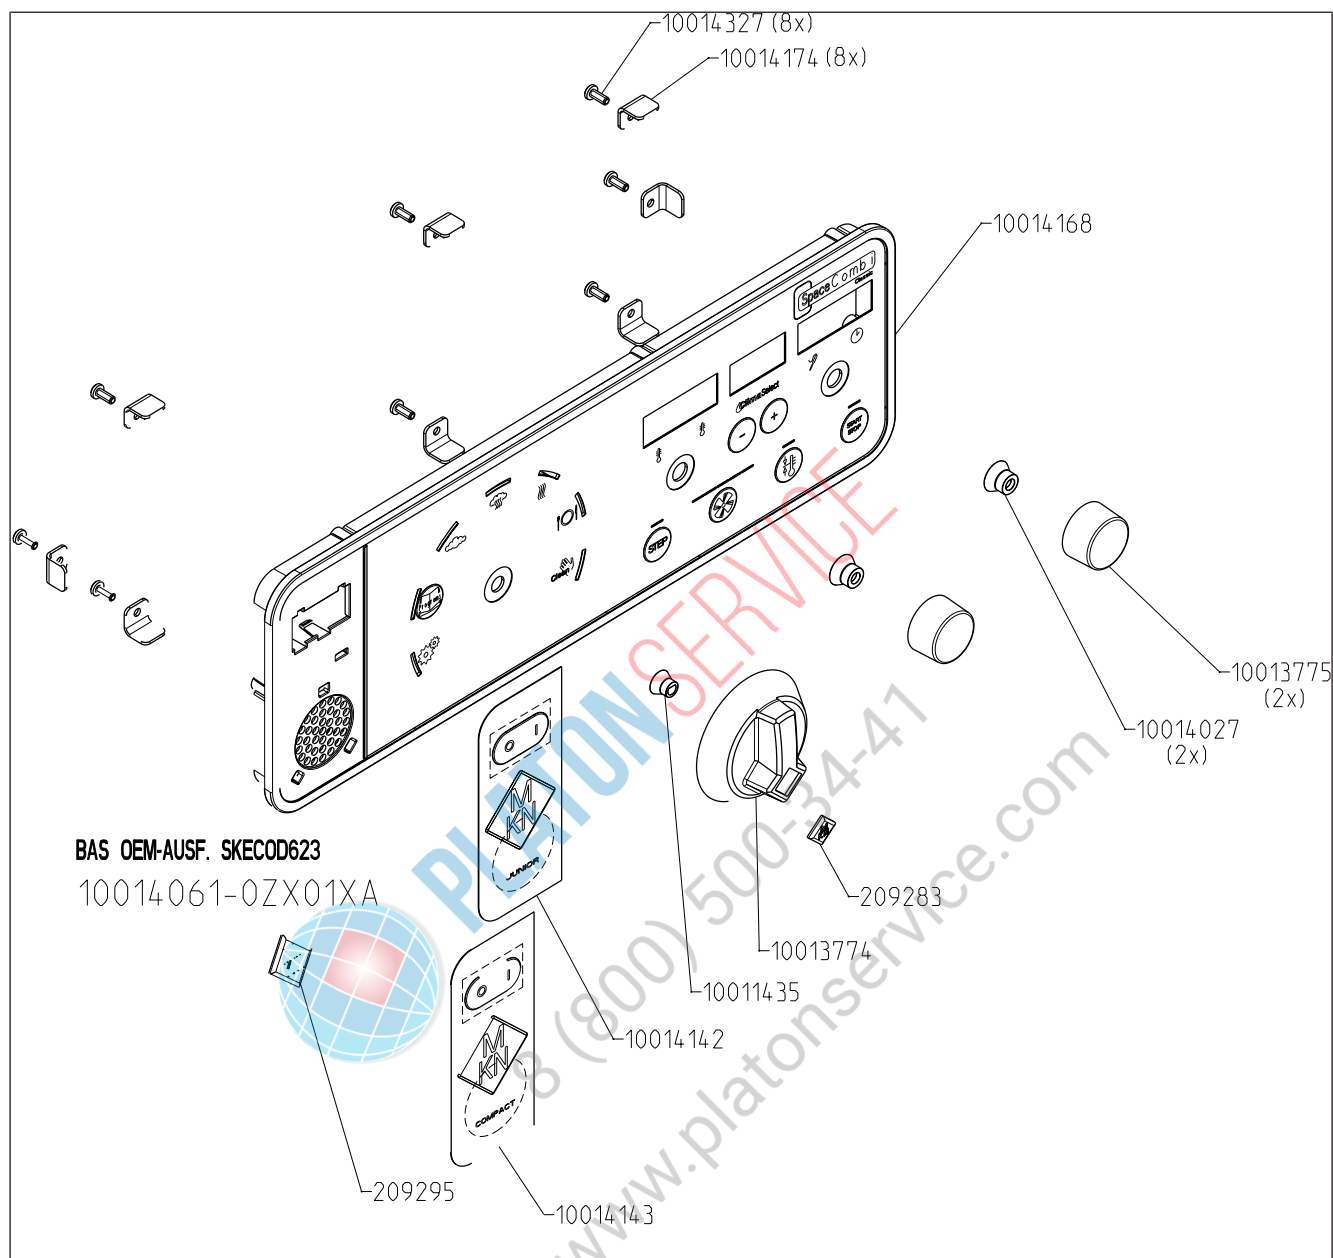

2 Classic control panel (without WaveClean) 6.23, 6.10